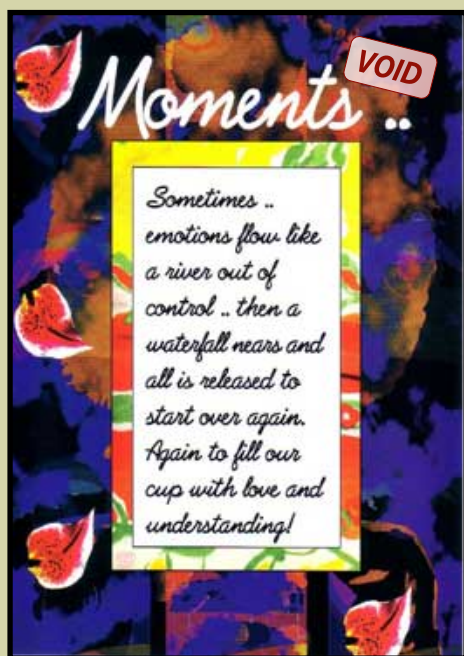

## FRONT

(click on image to enlarge)

### Text Front:

Sometimes .. emotions flow like a river out of control .. then a waterfall nears and all is released to start over again. Again to fill our cup with love and understanding!

### Text Inside:

You bring joy to my life!